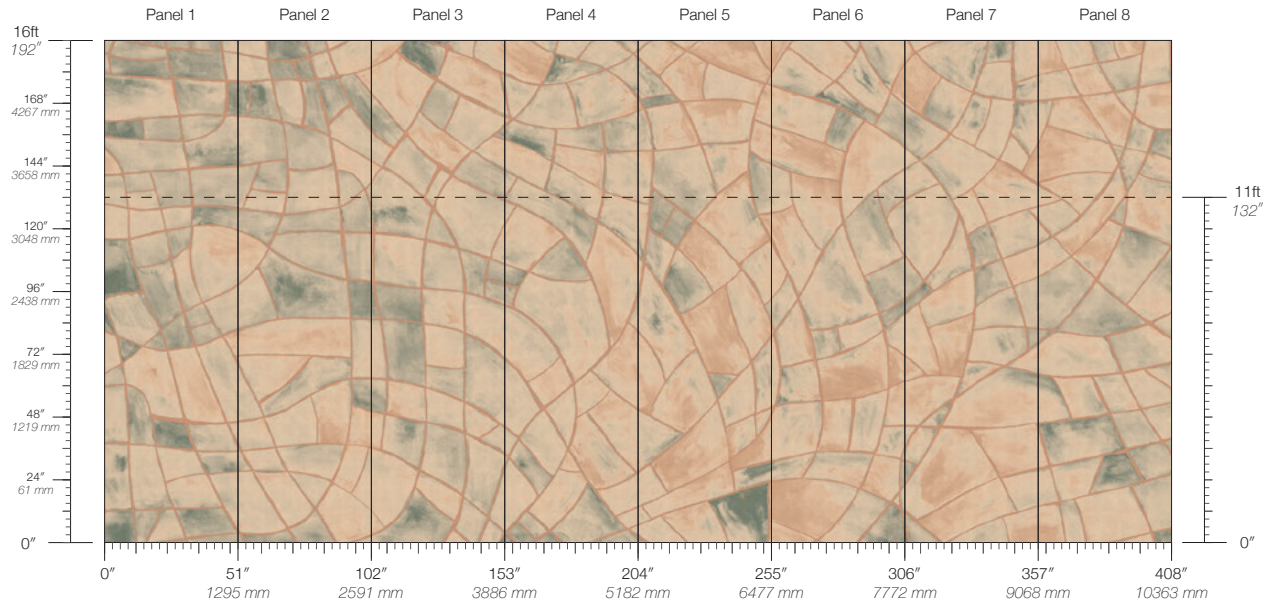

Tapestry Luster

Suitable for residential and commercial projects

COLOR
Luster

STOCK
Made to order

REPEAT
Non-repeating

CONTACT
sales@calicowallpaper.com
+1 718 243 1705
57 Lispenard Street
New York, NY 10013 USA

ITEM
6312

MINIMUM
1 panel

LEAD TIME
4 weeks to print

CONTENT
Type II Vinyl

MAINTENANCE
Water-based cleanser

ORIGIN
USA

DISCLAIMER
Panel maps represent mural artwork only. Reference the physical sample for color and texture.

PANEL WIDTH
51" / 1295 mm trimmed

FLAMMABILITY
ASTM E84 Adhered Class A

DETAILS
Custom options available

PANEL HEIGHT
132" / 3353 mm standard
192" / 4877 mm extended

PRICE
Available upon request